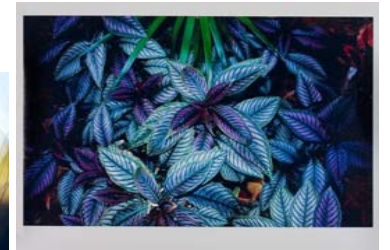

Sarah Miller  
Size: 16x22"  
Medium: Watercolor  
Cost: \$30

Shelly Tur  
Size: 17x11.75"  
Medium: Crayon  
Cost: \$30

Johnovan Moore  
Size: 17x13"  
Medium: Collage  
Cost: \$30

Thomas Sipel  
Size: 8x10"  
Medium: Photo  
Cost: \$20

Arlene Franco  
Size: 17x13"  
Medium: Acrylic  
Cost: \$20

Madison Tiger  
Size: 17x11"  
Medium: Acrylic  
Cost: \$30

Size: 7x6.5"  
Medium: Pencil  
Cost: \$20

Nathalie La Porte  
Size: 5x8.5"  
Medium: Pencil  
Cost: \$20

Size: 6.5x7"  
Medium: Pencil  
Cost: \$20

Ghissel Fajo  
Size: 18.5x29.5"  
Medium: Mixed Media  
Cost: \$30

Dayniell Torres  
Size: 9x6"  
Medium: Photo  
Cost: \$20

Rebecca Hurst  
Size: 9.5x6.25"  
Medium: Photo  
Cost: \$20