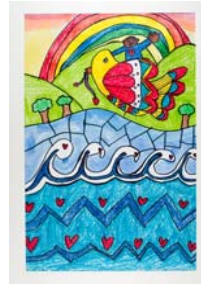

Sarah Miller  
Size: 16x22"  
Medium: Watercolor  
Cost: \$30

Shelly Tur  
Size: 17x11.75"  
Medium: Crayon  
Cost: \$30

Johnovan Moore  
Size: 17x13"  
Medium: Collage  
Cost: \$30

Thomas Sipel  
Size: 8x10"  
Medium: Photo  
Cost: \$20